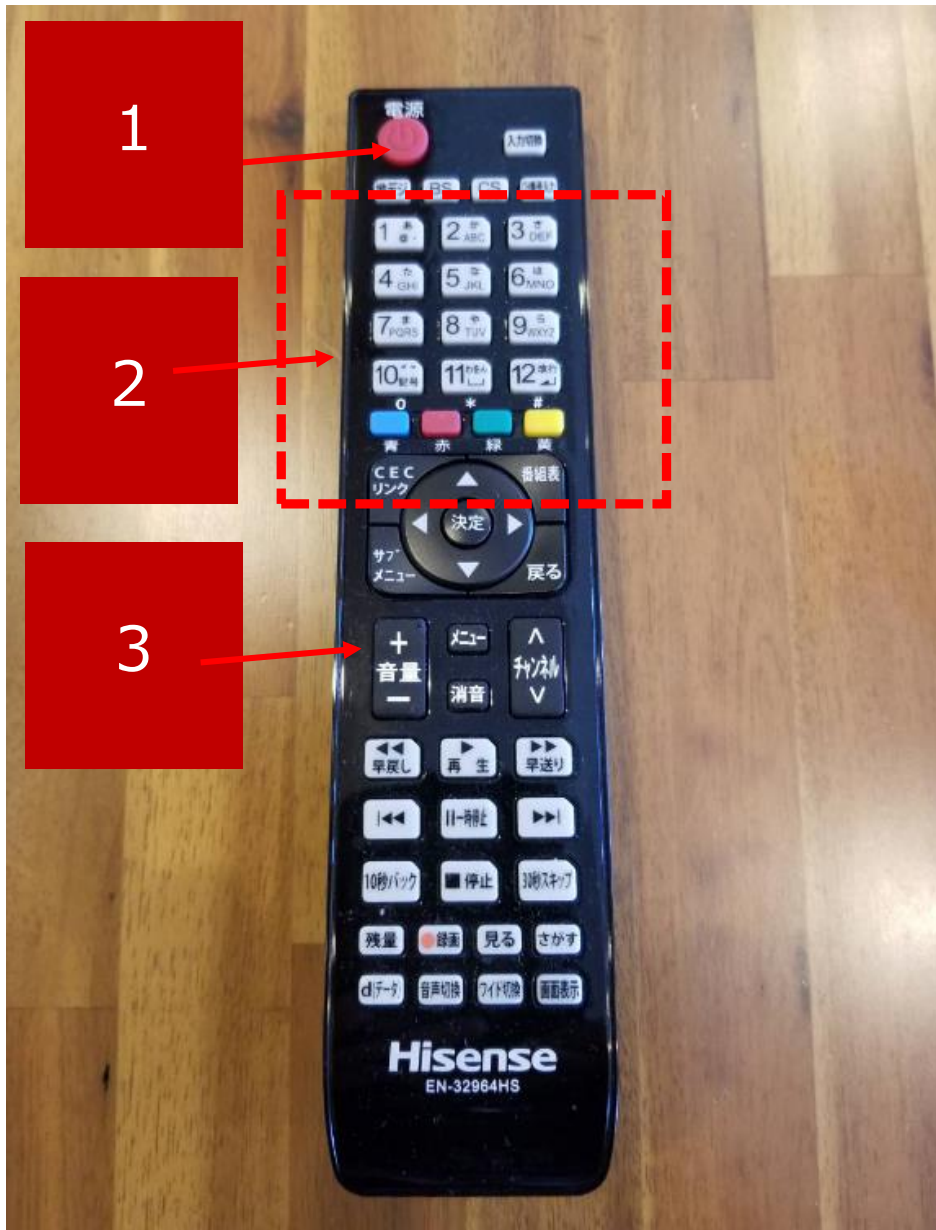

標準→Standard Course

タイマー→timer

3. Timer set

4. Start/Temporary Stop Button

Microwave

- 1. Output switching**
- 2. Timer**

Welcome to Okinawa

Hot Water

1. Power Button

2. Hot Water Beams call

Gas kitchen Stove

- 1. Power**
- 2. Heating Power**
- 3. Timer**

Hair dryer

- 1.Set**
- 2.Cool**
- 3.Off**

TV Remote Controller

- 1. Power Button**
- 2. Channnel Button**
- 3. Volume Button**