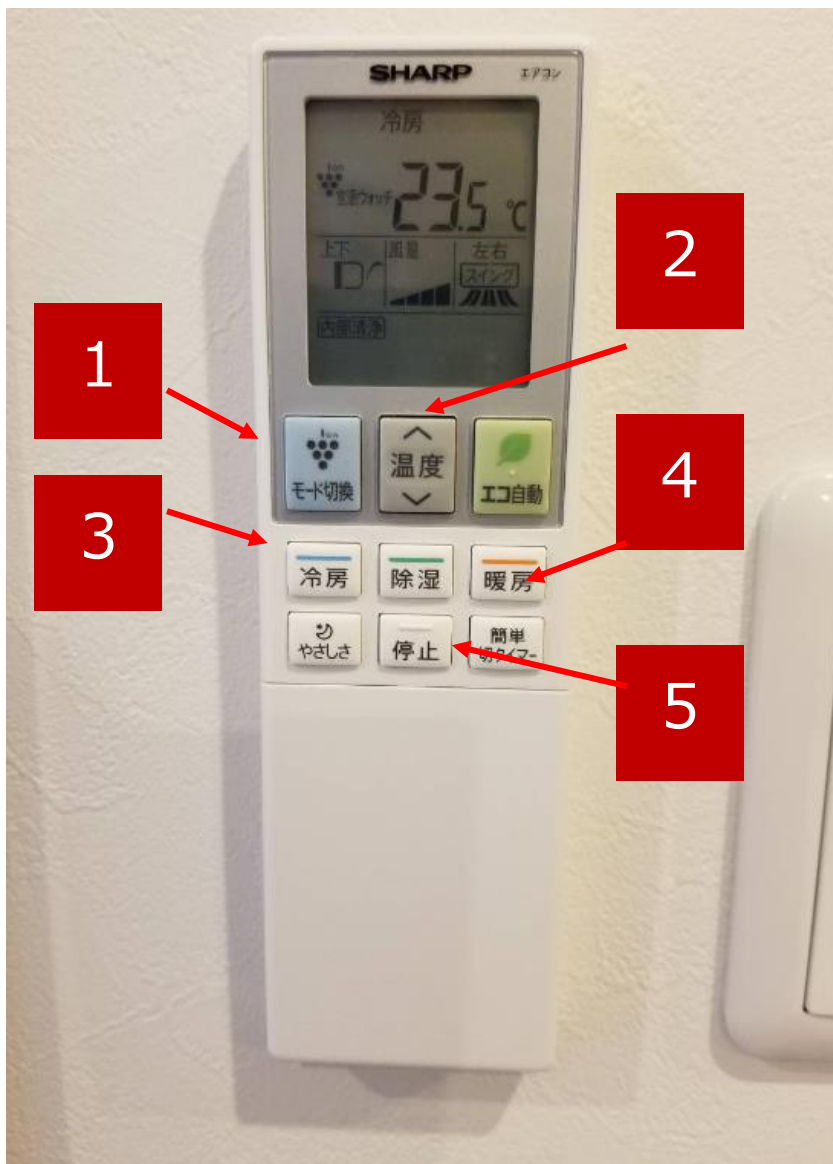

Washing Machine

1. Start/Temporary Stop Button

2. Course Selection Button.

標準→Standard Course

SPEED→Fast Washing Course

gas clothes dryer

1. Power Button

2. Course Selection Button.

標準→Standard Course

タイマー→timer

3. Timer set

4. Start/Temporary Stop Button

Microwave

- 1. Output switching**
- 2. Timer**

Welcome to Okinawa

Hot Water

1. Power Button

2. Hot Water Beams call

Gas kitchen Stove

- 1. Power**
- 2. Heating Power**
- 3. Timer**

Hair dryer

- 1.Set**
- 2.Cool**
- 3.Off**

TV Remote Controller

- 1. Power Button**
- 2. Channnel Button**
- 3. Volume Button**

Air conditioner

1. ModeChange
2. Temperature
3. Cooler
4. Heating
5. Stop

Cofee maker

1. Power on/off button

Electric Pot

Welcome to Okinawa

Water bath

1. Heater/Cooler