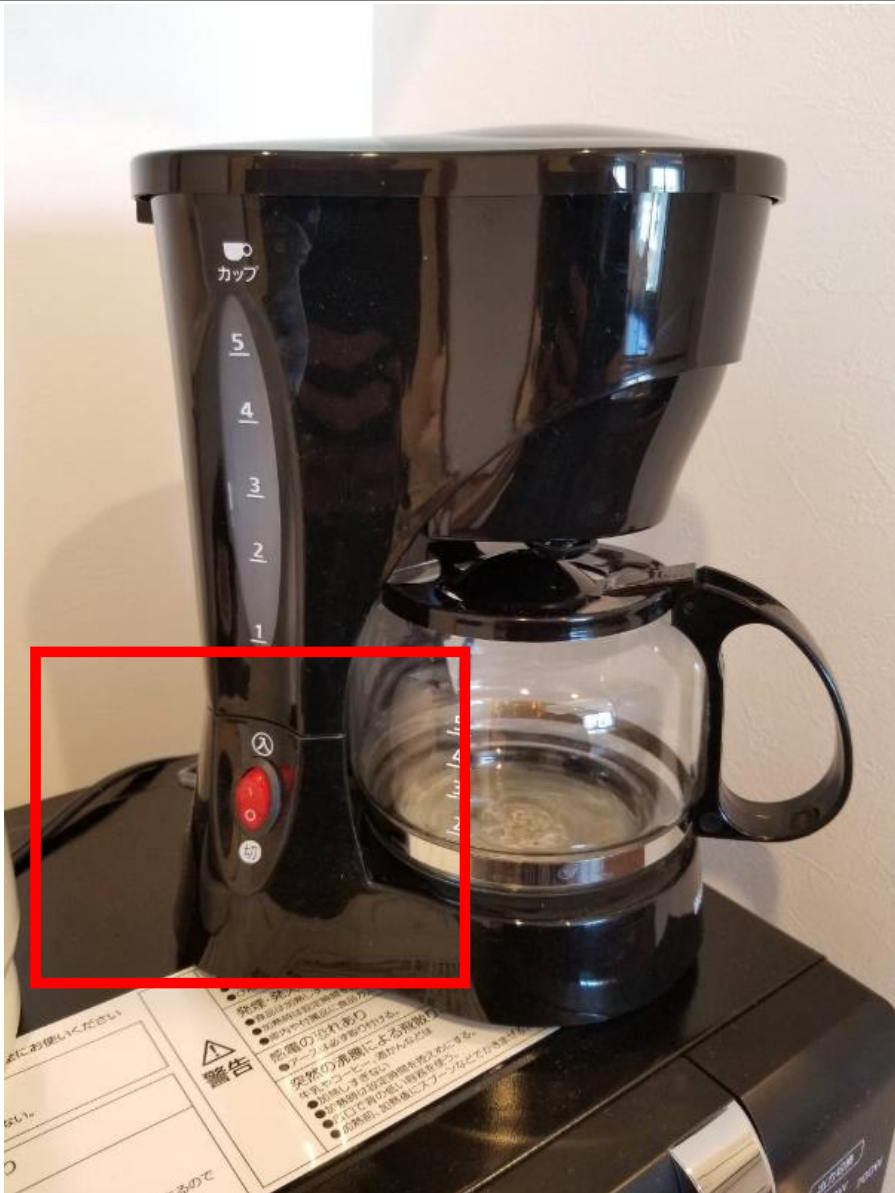

標準→Standard Course

タイマー→timer

3. Timer set

4. Start/Temporary Stop Button

Microwave

- 1. Output switching**
- 2. Timer**

Welcome to Okinawa

Hot Water

1. Power Button

2. Hot Water Beams call

Gas kitchen Stove

- 1. Power**
- 2. Heating Power**
- 3. Timer**

Hair dryer

- 1.Set**
- 2.Cool**
- 3.Off**

TV Remote Controller

- 1. Power Button**
- 2. Channnel Button**
- 3. Volume Button**

Air conditioner

1. ModeChange
2. Temperature
3. Cooler
4. Heating
5. Stop

Cofee maker

1. Power on/off button

Electric Pot

Welcome to Okinawa

Water bath

1. Heater/Cooler