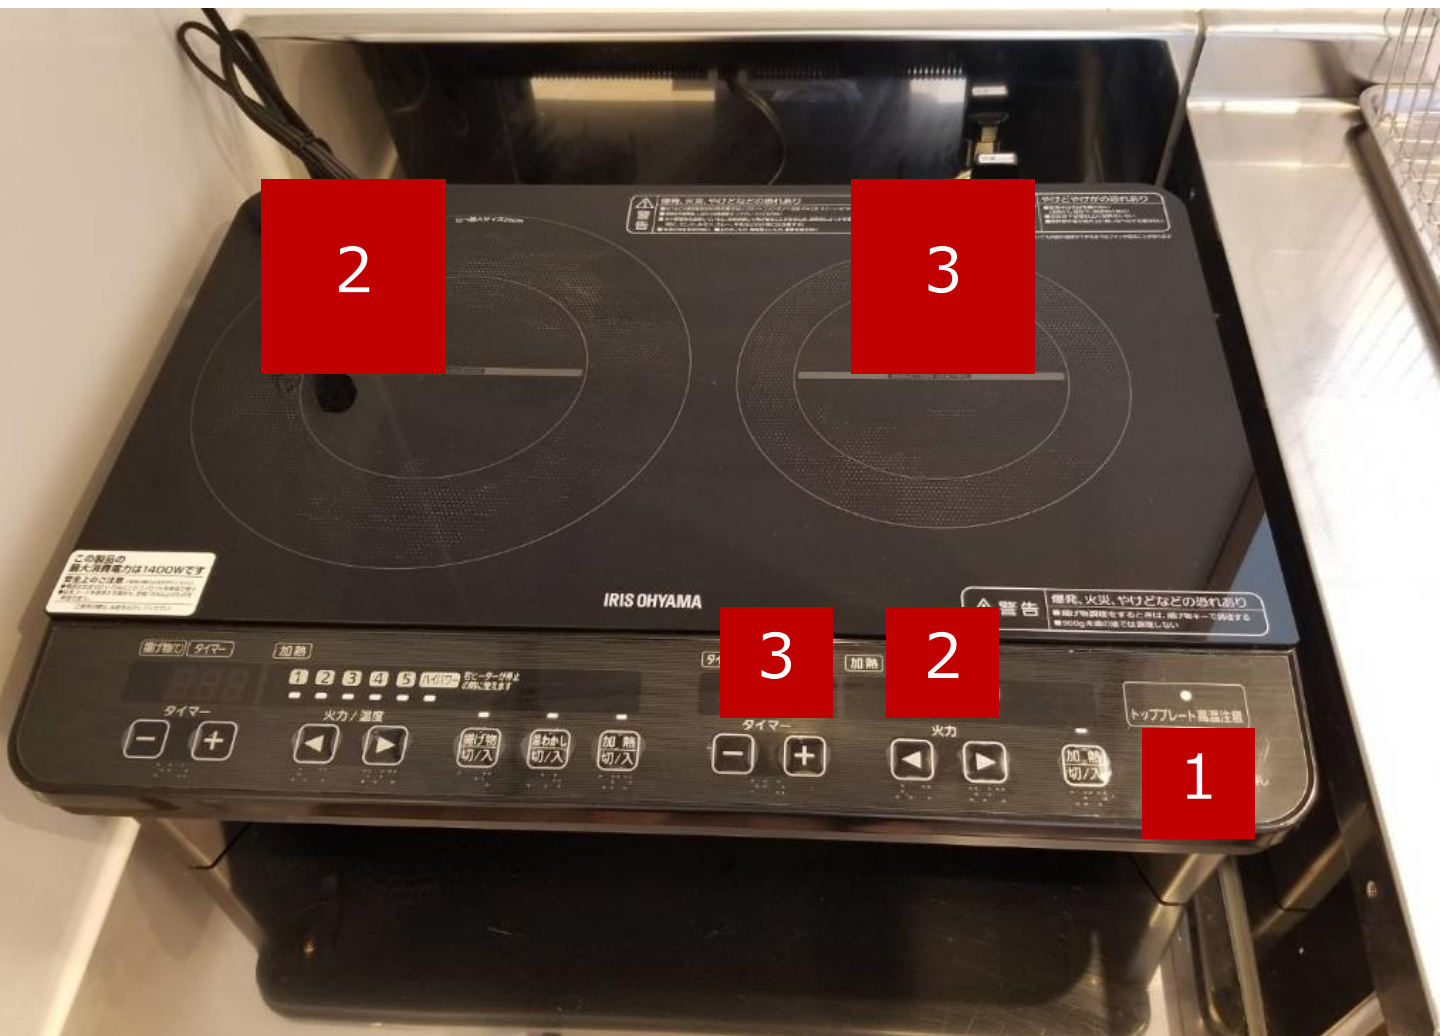

Washing Machine

1. Start/Temporary Stop Button

2. Course Selection Button.

標準→Standard Course

SPEED→Fast Washing Course

gas clothes dryer

1. Power Button

2. Course Selection Button.

標準→Standard Course

タイマー→timer

3. Timer set

4. Start/Temporary Stop Button

Microwave

- 1. Output switching**
- 2. Timer**

Welcome to Okinawa

Hot Water

1. Power Button

2. Hot Water Beams call

Gas kitchen Stove

- 1. Power**
- 2. Heating Power**
- 3. Timer**

Hair dryer

- 1.Set**
- 2.Cool**
- 3.Off**

TV Remote Controller

- 1. Power Button**
- 2. Channnel Button**
- 3. Volume Button**

Air conditioner

1. ModeChange
2. Temperature
3. Cooler
4. Heating
5. Stop

Cofee maker

1. Power on/off button

Electric Pot

Welcome to Okinawa

Water bath

1. Heater/Cooler